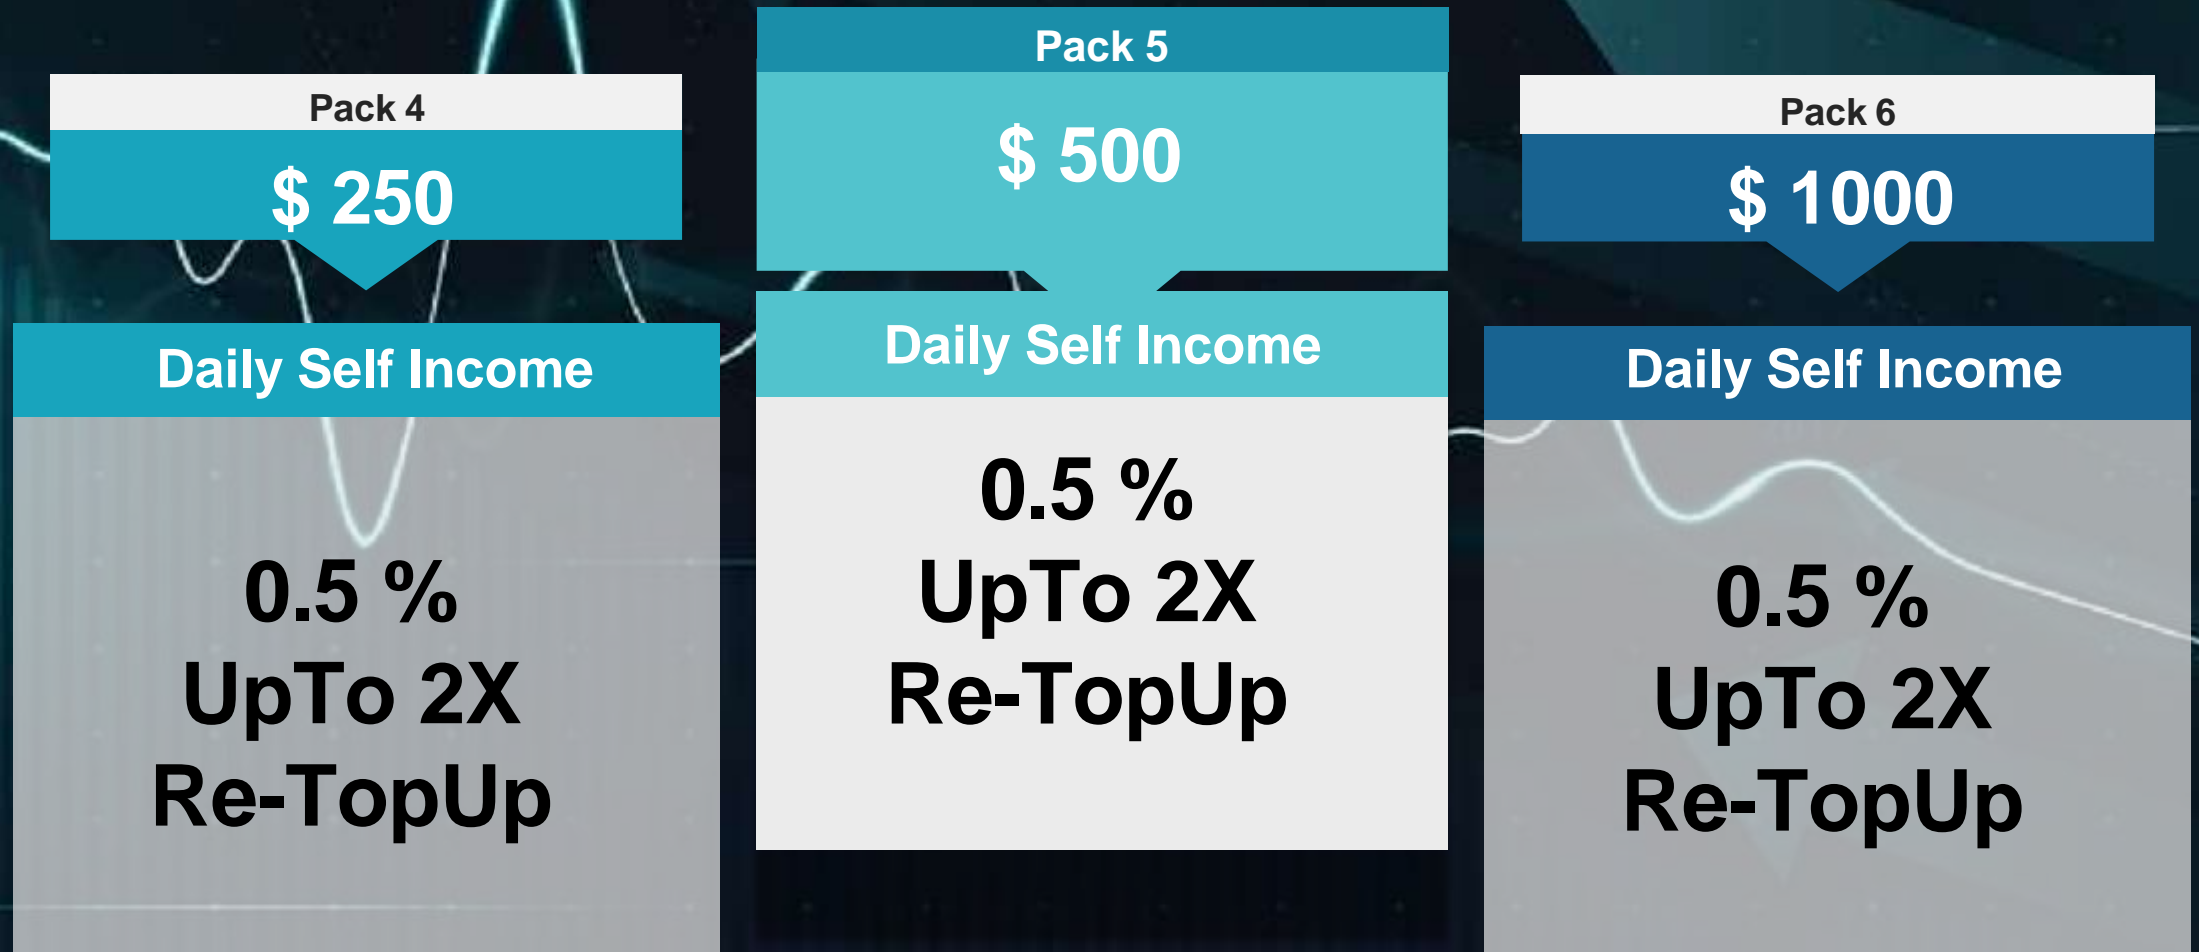

www.leotraderss.com

Types Of Income

1. Daily Self Income
2. Level Income
3. Auto Pool income
4. Bonanza Income
5. Reward Income

Package & Daily Self Income

Pack 1	Pack 2	Pack 3
\$ 10	\$ 30	\$ 100
Daily Self Income	Daily Self Income	Daily Self Income
0.5 % UpTo 2X Re-TopUp	0.5 % UpTo 2X Re-TopUp	0.5 % UpTo 2X Re-TopUp

Package & Daily Self Income

Daily Self Income

Daily Income

Mon To Fri.
2X
Double

0.5%

Level Income

SR NO.	LEVEL	LEVEL INCENTIVE
1	1 st	10%
2	2 nd	8%
3	3 rd	5%
4	4 th	2%
5	5 th	2%
6	6 th	1%
7	7 th	1%
8	8 th	1%

Note:- Each Level One Direct Referral Mandatory To Receive That Level Income

Auto Pool Income

5%

2x2 (Matrix)

Level	Team	Total Top-Up	Total Income
1.	2	$2 \times 1000 = 2000$	$2000 \times 1\% = \$.20/-$
2.	4	$4 \times 1000 = 4000$	$4000 \times 1\% = \$.40/-$
3.	8	$8 \times 1000 = 8000$	$8000 \times 1\% = \$.80/-$
4.	16	$16 \times 1000 = 16000$	$16000 \times 1\% = \$.160/-$
5.	32	$32 \times 1000 = 32000$	$32000 \times 1\% = \$.320/-$